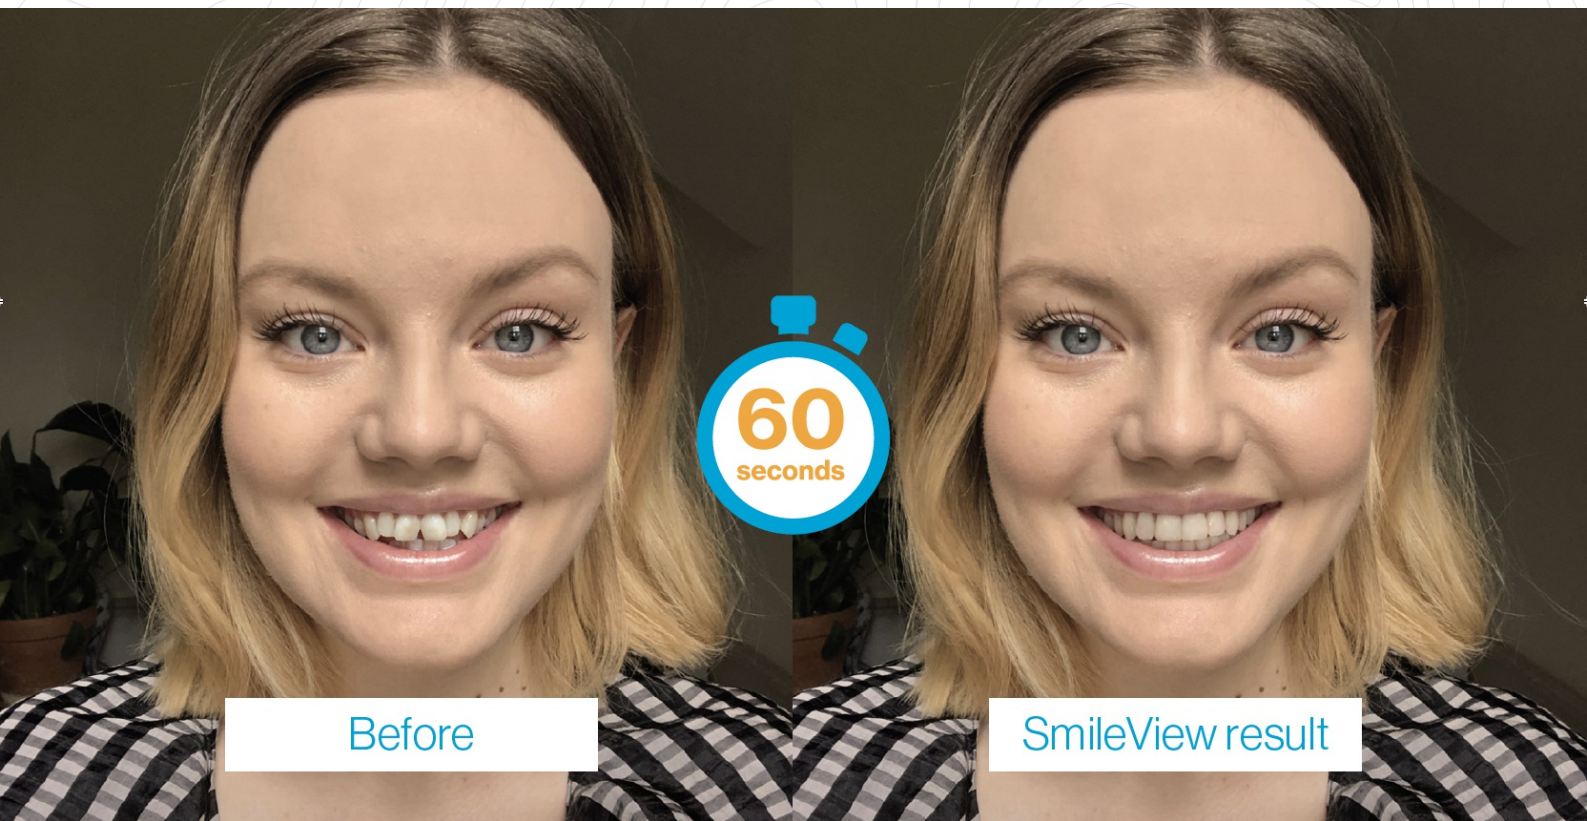

# Try on a new smile in 60 seconds!

**Scan the code below** and take a selfie to start your SmileView experience.

Scan the QR code with your iPhone camera and you will be taken to the SmileView page to start the experience. Alternatively, type in the link below.